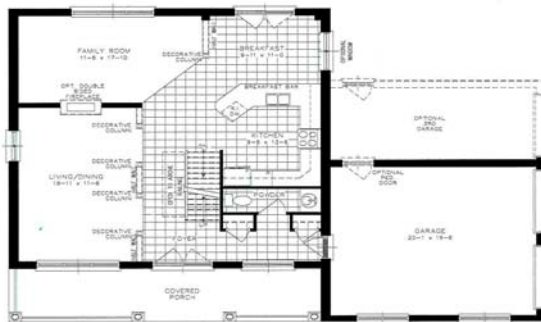

MAIN FLOOR PLAN