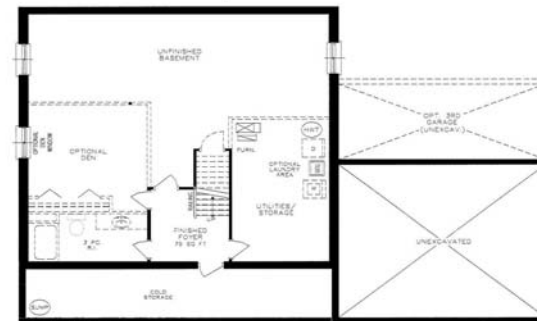

BASEMENT FLOOR PLAN

The Robson
WIDE LOT