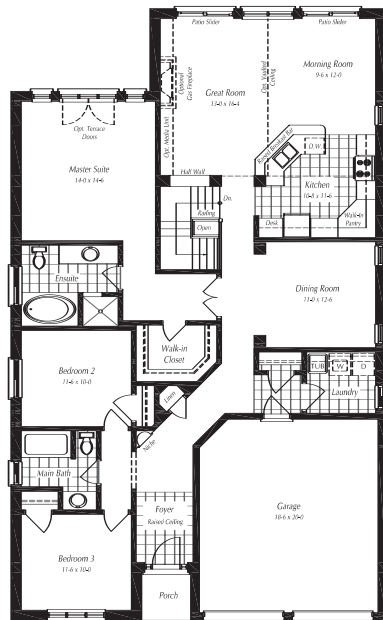

MAIN FLOOR PLAN - Standard Plan