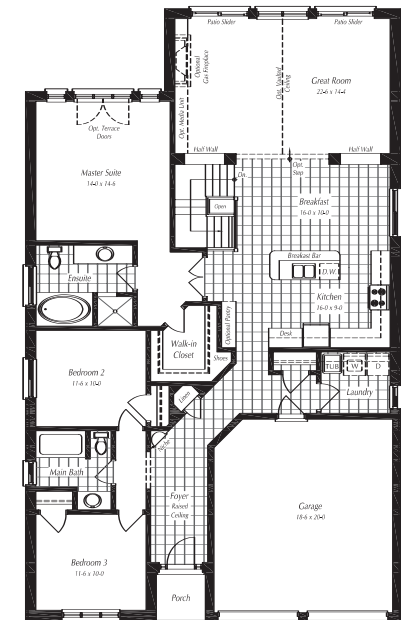

MAIN FLOOR PLAN - Alternate Plan