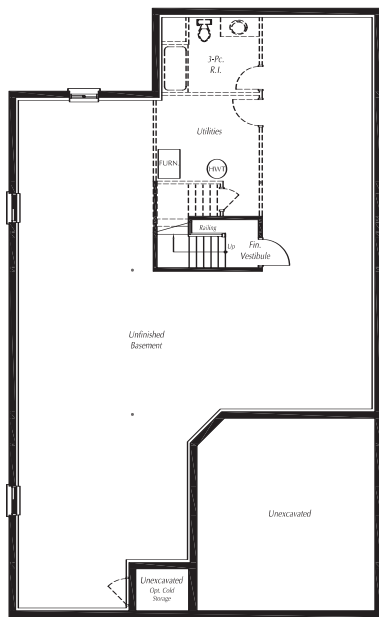

BASEMENT PLAN - Standard Plan