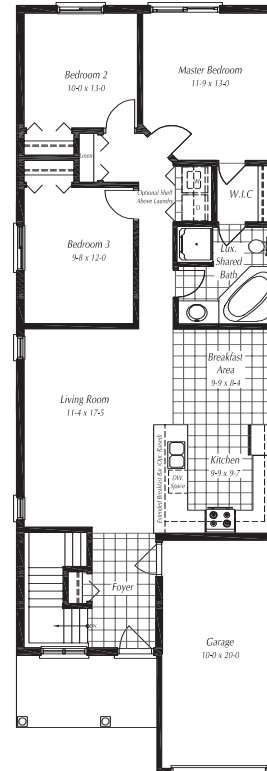

Three Bedroom
Main Floor Plan

The Jasper