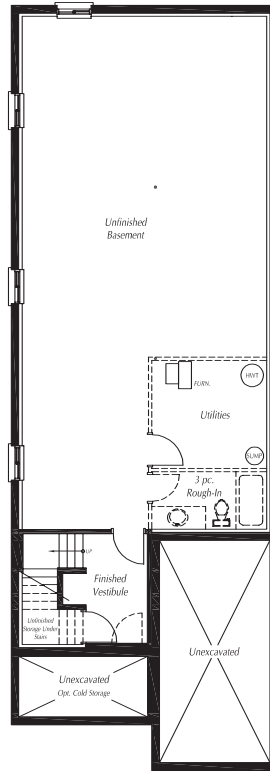

Basement Plan