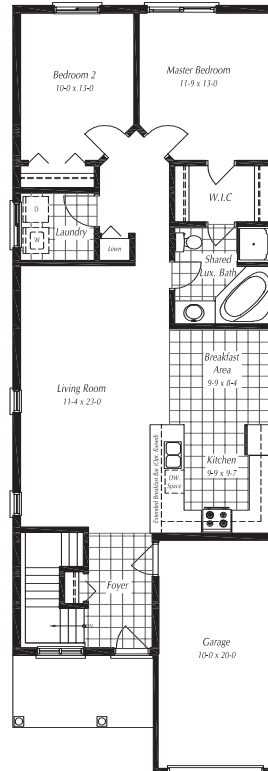

Two Bedroom
Main Floor Plan