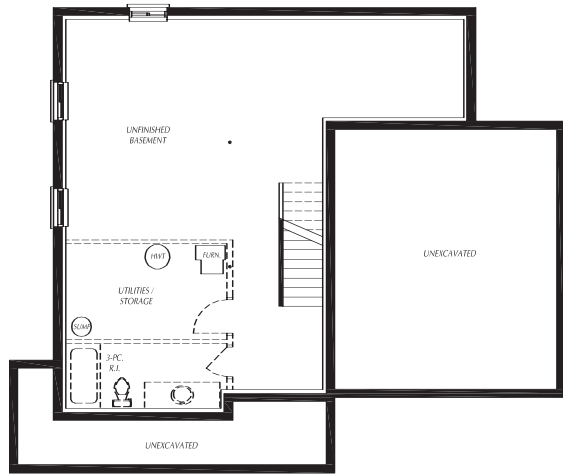

FRONT ELEVATION 'B'