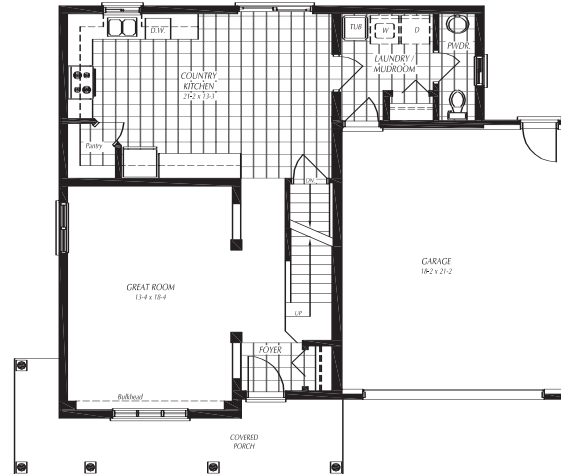

FRONT ELEVATION 'B'