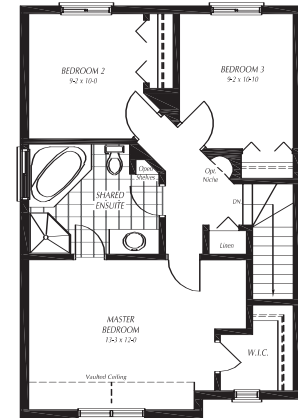

FRONT ELEVATION 'B'